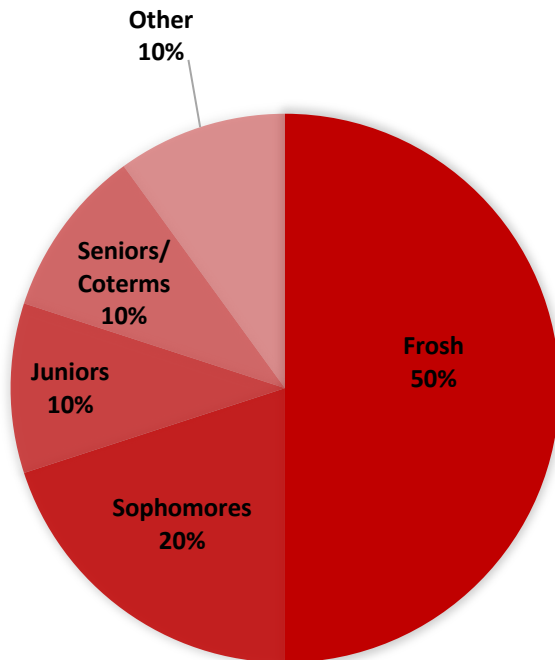

XTRM K-POP DANCE GROUP

GRADE MAKEUP

Membership Size:
30 – 50 Members

*Club participation varies widely throughout the academic year. Thus, a rough estimate is more valuable than a definite number.

Involvement:
5-10 Hours per week on Average

Tips for Incoming members:

- “XTRM's a great community - we're a non-audition dance group and welcome all levels of experience and K-pop knowledge.”
- “Don't be afraid to ask questions, and we welcome anyone regardless of music/dance background or knowledge!”