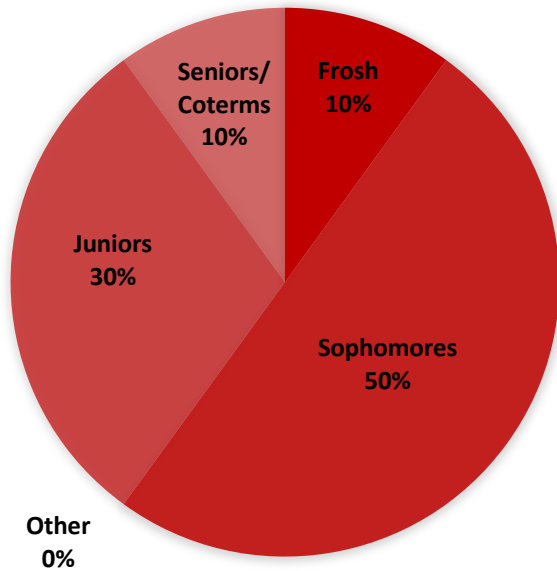

WOMEN'S CLUB VOLLEYBALL

GRADE MAKEUP

Membership Size:
10 – 30 Members

*Club participation varies widely throughout the academic year. Thus, a rough estimate is more valuable than a definite number.

Involvement:
5-10 Hours per week on Average