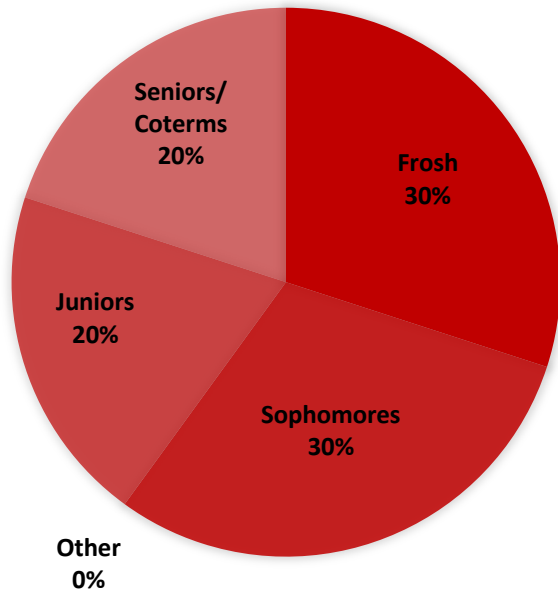

WOMEN'S CLUB SOCCER

GRADE MAKEUP

Membership Size:
10 – 30 Members

*Club participation varies widely throughout the academic year. Thus, a rough estimate is more valuable than a definite number.

Involvement:
**2 – 5 Hours per week
on Average**