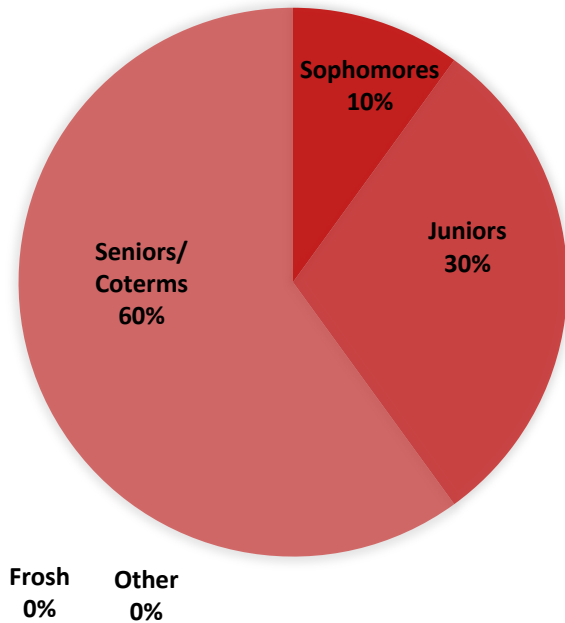

WE CONTINUE: SUICIDE PREVENTION EMPOWERMENT

GRADE MAKEUP

Membership Size:
Less than 10
Members

*Club participation varies widely throughout the academic year. Thus, a rough estimate is more valuable than a definite number.

Involvement:
1 – 2 Hours per week
on Average