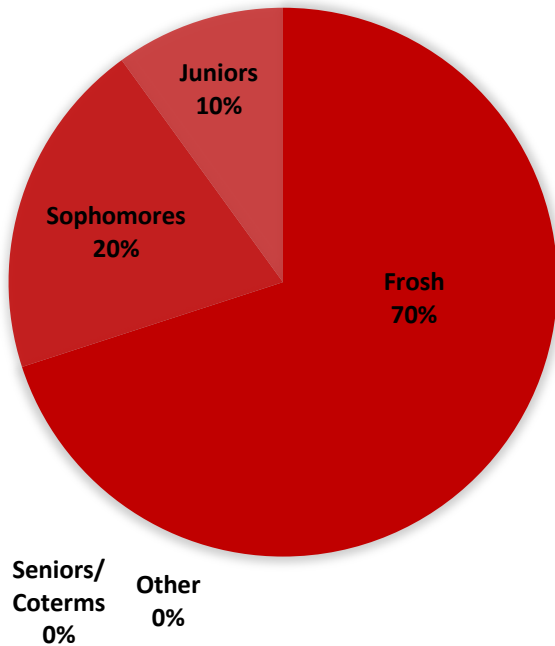

# VOICES: A FORUM FOR BLACK WOMEN

## GRADE MAKEUP

**Membership Size:**  
**50 – 100 Members**

\*Club participation varies widely throughout the academic year. Thus, a rough estimate is more valuable than a definite number.

**Involvement:**  
**Less than 1 Hour per week on Average**