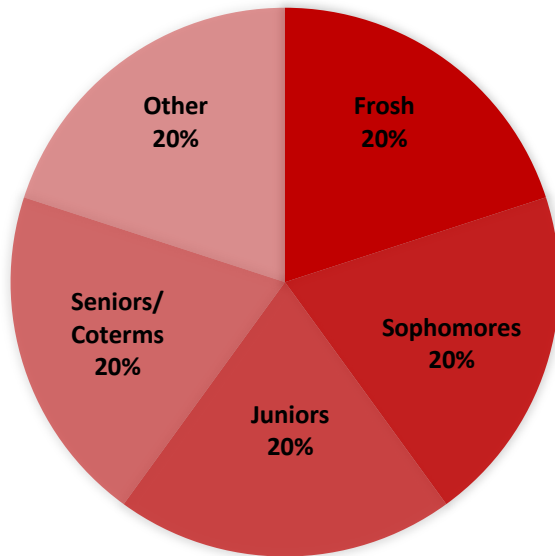

UNSCRIPTED PLAYHOUSE OF STANFORD (IMPROV GROUP)

GRADE MAKEUP

Membership Size:
10 – 30 Members

*Club participation varies widely throughout the academic year. Thus, a rough estimate is more valuable than a definite number.