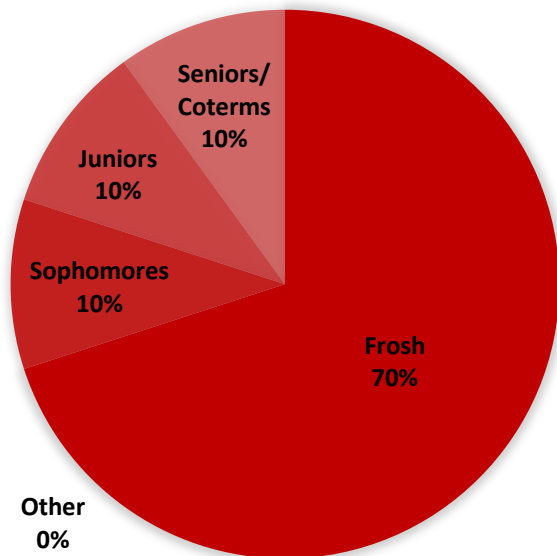

STANFORD CHINESE AMERICAN ASSOCIATION

GRADE MAKEUP

Membership Size:
30 – 50 Members

*Club participation varies widely throughout the academic year. Thus, a rough estimate is more valuable than a definite number.

Involvement:
Less than 1 Hour per week on Average

Tips for Incoming members:

- “We’re a pretty relaxed club that focuses more on reclaiming our narratives and sharing space with one another.”