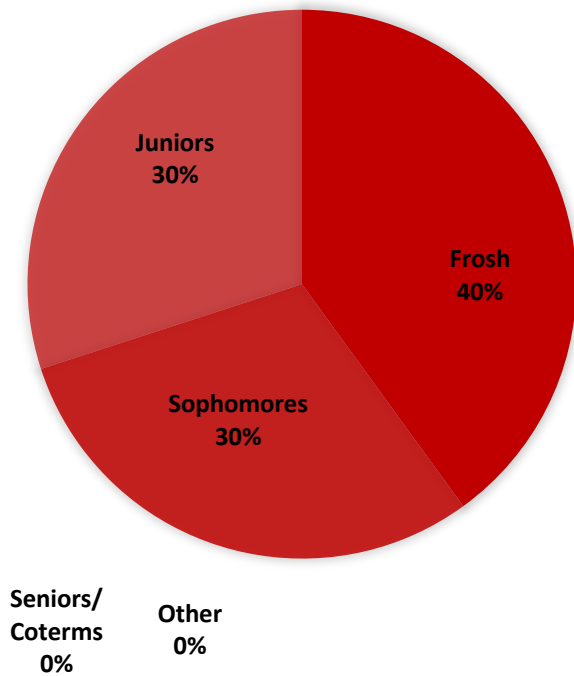

THE STANFORD FLIPSIDE

GRADE MAKEUP

Membership Size:
10 – 30 Members

*Club participation varies widely throughout the academic year. Thus, a rough estimate is more valuable than a definite number.

Involvement:
**2 – 5 Hours per week
on Average**