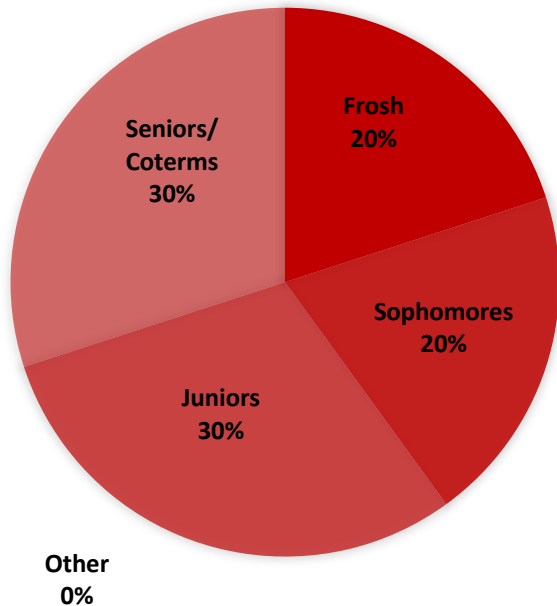

# TAIWANESE CULTURAL SOCIETY

Taiwanese  
CULTURAL SOCIETY  
Stanford University

## GRADE MAKEUP

**Membership Size:**  
**10 – 30 Members**

\*Club participation varies widely throughout the academic year. Thus, a rough estimate is more valuable than a definite number.

**Involvement:**  
**Less than 1 Hour per week on Average**