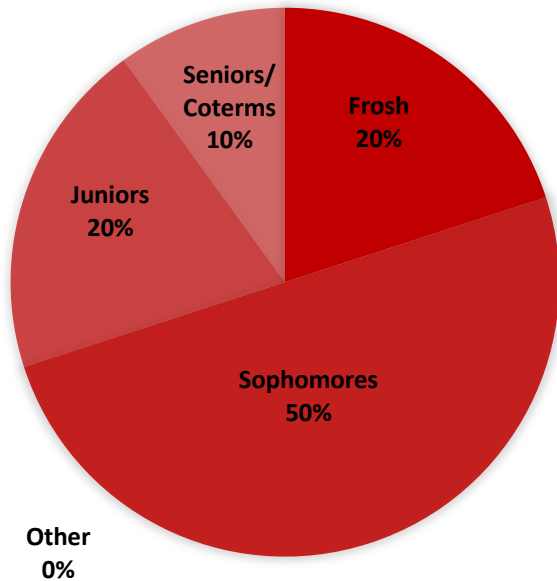

STANFORD YOUNG LIFE

GRADE MAKEUP

Membership Size:
10 – 30 Members

*Club participation varies widely throughout the academic year. Thus, a rough estimate is more valuable than a definite number.

Involvement:
**1 – 2 Hours per week
on Average**

Tips for Incoming members:

- “A community built to support each other and laugh together.”