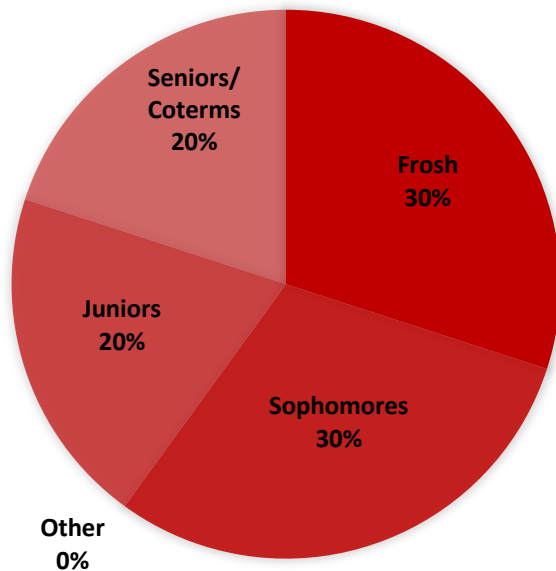

STANFORD WOMEN'S RUGBY

GRADE MAKEUP

Membership Size:
30 – 50 Members

*Club participation varies widely throughout the academic year. Thus, a rough estimate is more valuable than a definite number.

Involvement:
10+ Hours per week on Average