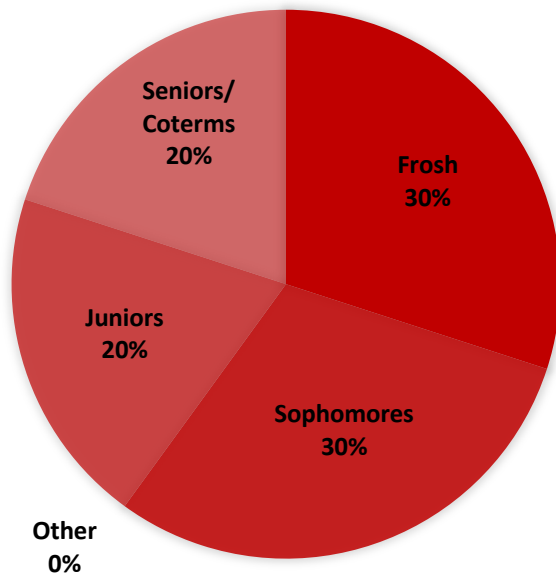

# STANFORD WOMEN IN POLITICS

## GRADE MAKEUP

**Membership Size:**  
**30 – 50 Members**

\*Club participation varies widely throughout the academic year. Thus, a rough estimate is more valuable than a definite number.

**Involvement:**  
**1 – 2 Hours per week  
on Average**