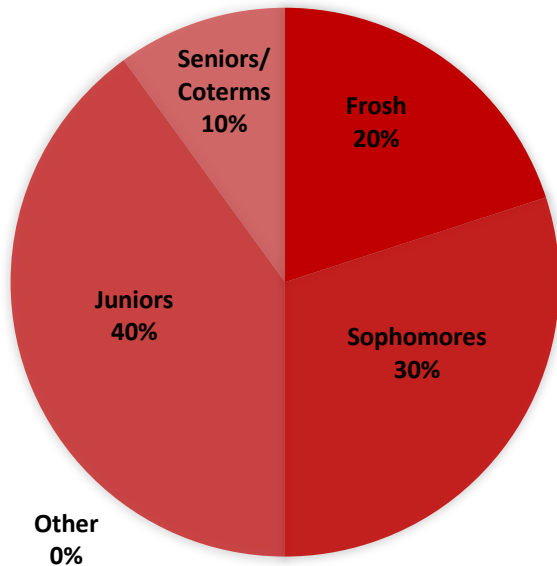

## GRADE MAKEUP

**Membership Size:**  
**10 – 30 Members**

\*Club participation varies widely throughout the academic year. Thus, a rough estimate is more valuable than a definite number.

**Involvement:**  
**1 – 2 Hours per week  
on Average**