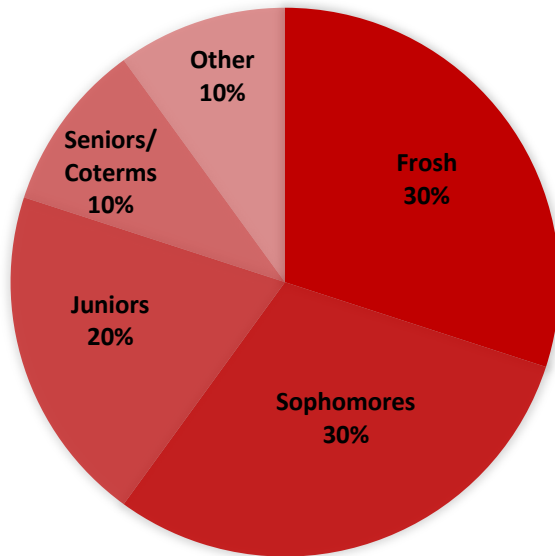

# STANFORD WOMEN IN COMPUTER SCIENCE

## GRADE MAKEUP

**Membership Size:**  
**50 – 100 Members**

\*Club participation varies widely throughout the academic year. Thus, a rough estimate is more valuable than a definite number.

**Involvement:**  
**Less than 1 Hour per week on Average**