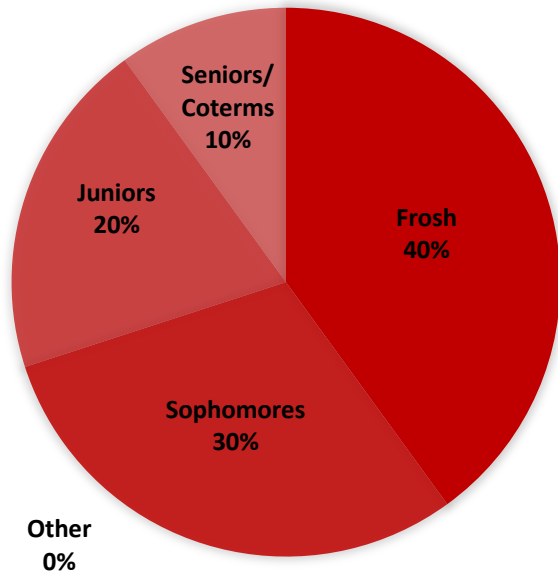

## GRADE MAKEUP

**Membership Size:**  
**30 – 50 Members**

\*Club participation varies widely throughout the academic year. Thus, a rough estimate is more valuable than a definite number.

**Involvement:**  
**1 – 2 Hours per week  
on Average**