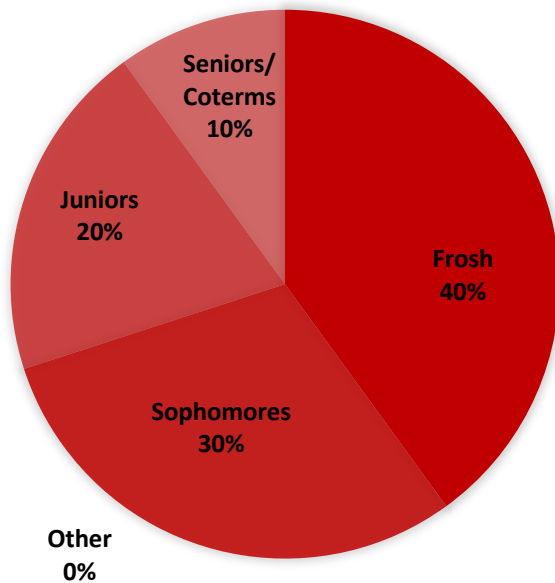

STANFORD UNDERGRADUATE RESEARCH ASSOCIATION (SURA)

GRADE MAKEUP

Membership Size: 10 – 30 Members

*Club participation varies widely throughout the academic year. Thus, a rough estimate is more valuable than a definite number.

Involvement: 1 – 2 Hours per week on Average

Tips for Incoming members:

- “Get to know your fellow club members and learn about the research they're doing! The best thing about SURA is that it welcomes students from all disciplines, so there's always an opportunity to gain exposure to a field you previously knew nothing about.”
- “I love the community so definitely get involved!”
- “Be enthusiastic about research.”
- “A solid research community to be a part of at Stanford and can get exposed to a slew of opportunities and resources on campus!”
- “Join!!”
- “Don't be afraid to ask for help from older members of the team and/or reach out about any non-club related things (like courses, majoring, life, etc.)!”
- “Go to meetings because we get a lot of work done there.”