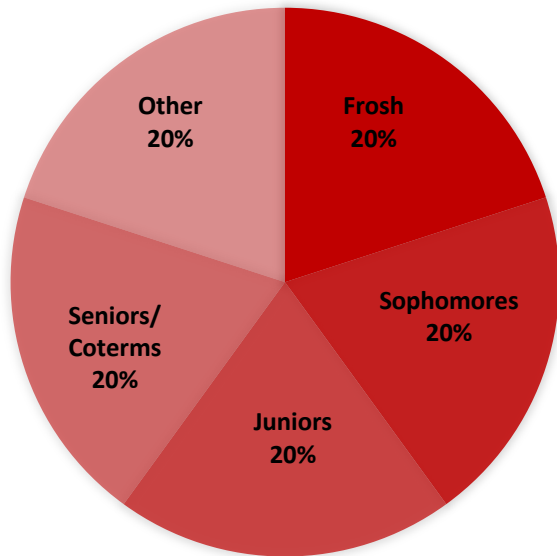

STANFORD TZU CHING

GRADE MAKEUP

Membership Size:
10 – 30 Members

*Club participation varies widely throughout the academic year. Thus, a rough estimate is more valuable than a definite number.

Involvement:
**2 – 5 Hours per week
on Average**

Tips for Incoming members:

- “Come join our club!”