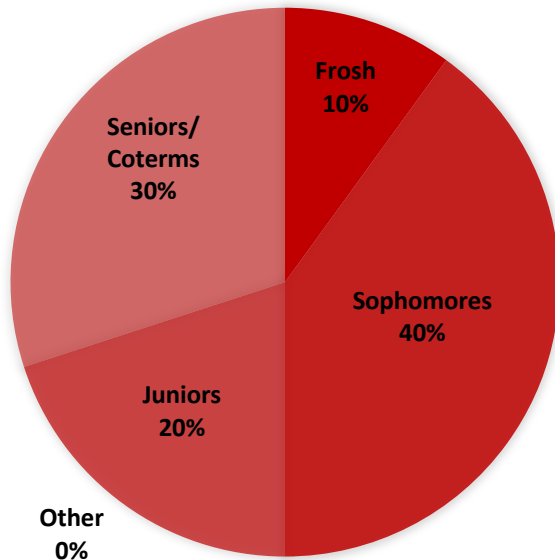

STANFORD TEAM HBV

GRADE MAKEUP

Membership Size:
10 – 30 Members

*Club participation varies widely throughout the academic year. Thus, a rough estimate is more valuable than a definite number.

Involvement:
**1 – 2 Hours per week
on Average**