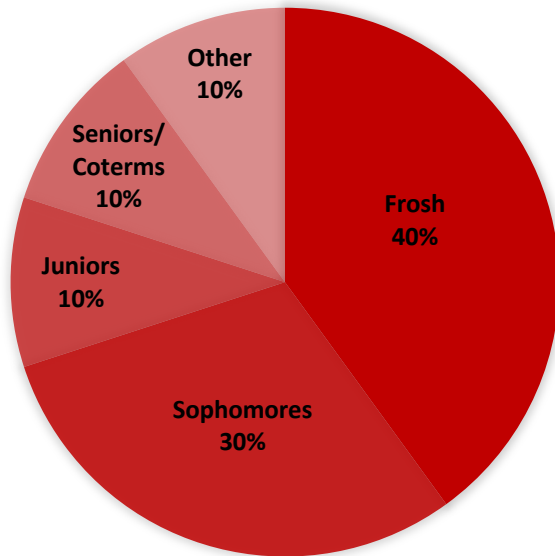

## GRADE MAKEUP

**Membership Size:**  
**10 – 30 Members**

\*Club participation varies widely throughout the academic year. Thus, a rough estimate is more valuable than a definite number.

**Involvement:**  
**Less than 1 Hour per week on Average**