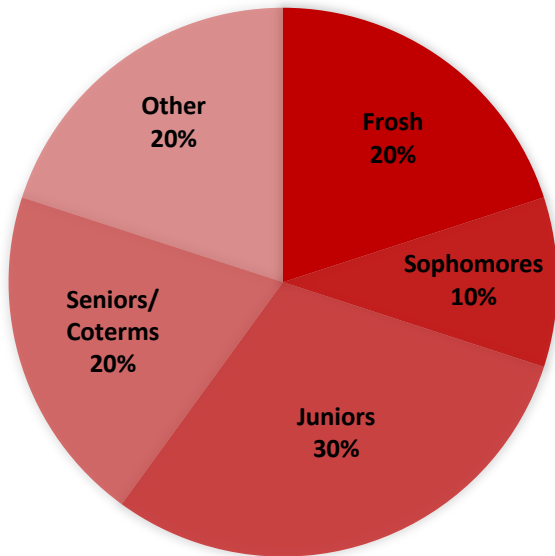

STANFORD RAAGAPELLA

Small Logo can go here

GRADE MAKEUP

Membership Size:
10 – 30 Members

*Club participation varies widely throughout the academic year. Thus, a rough estimate is more valuable than a definite number.

Involvement:
**5 – 10 Hours per week
on Average**

Tips for Incoming members:

- “While groups like Raagapella (and other a cappella groups) may initially seem like a daunting time commitment, do not let that stop you from join. You will learn how to manage your academic and extracurricular commitments, and if this is something you really enjoy then you will surely find time for it!”