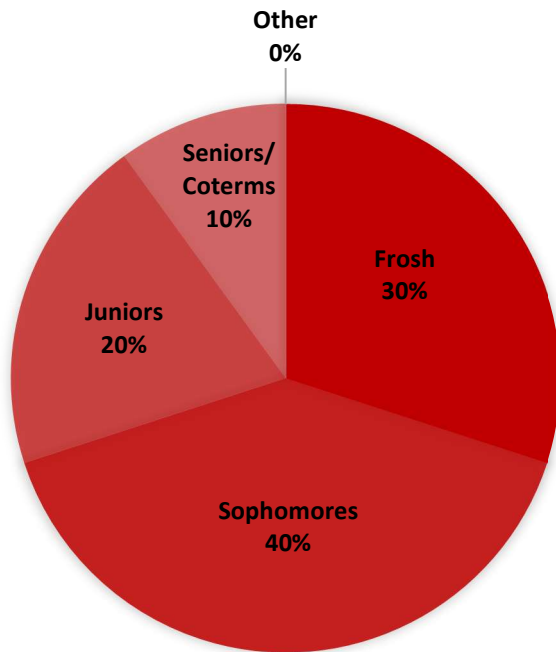

STANFORD POWWOW

GRADE MAKEUP

Membership Size:
10-30 Members

*Club participation varies widely throughout the academic year. Thus, a rough estimate is more valuable than a definite number.

Involvement:
1-2 Hours per week on Average

Tips for Incoming members:

- “Incredible event and all student run! If you join you will definitely have a contribution.”

Other advice for getting involved at Stanford:

- N/A