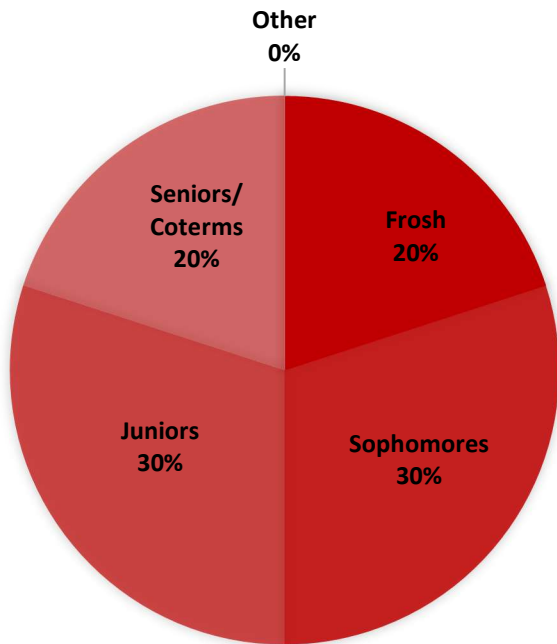

## GRADE MAKEUP

**Membership Size:**  
**<10 Members**

\*Club participation varies widely throughout the academic year. Thus, a rough estimate is more valuable than a definite number.

**Involvement:**  
**0-1 Hours per week on Average**