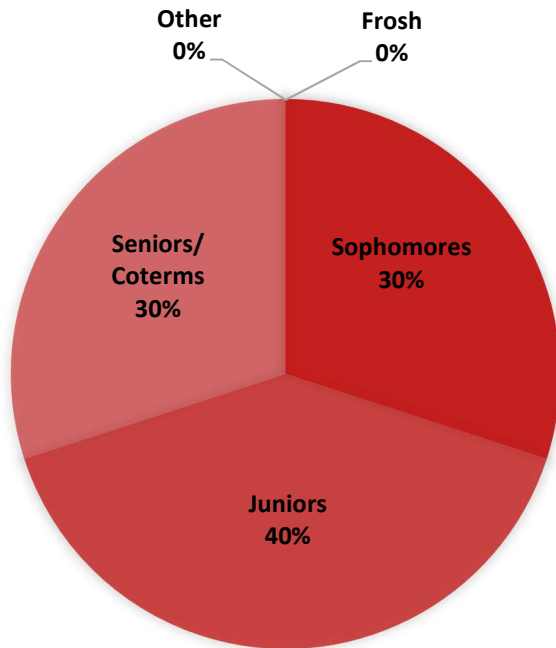

PLANNED PARENTHOOD GENERATION ACTION

GRADE MAKEUP

Membership Size:
30-50 Members

*Club participation varies widely throughout the academic year. Thus, a rough estimate is more valuable than a definite number.

Involvement:
1-2 Hours per week on Average

Tips for Incoming members:

- “We are always excited to have new members to add to our diverse perspectives on reproductive and sexual healthcare and people's rights to these critical health services! It is a crucial time in the reproductive rights movement, and we hope you'll join our team in educating the community about reproductive healthcare, connecting students to Planned Parenthood services, and engaging with relevant political activism. Please attend any of our events or reach out to one of the presidents if you have any questions or ideas!”