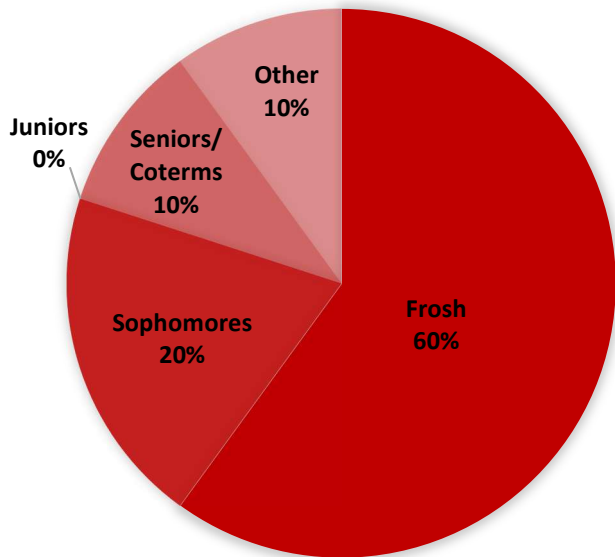

# STANFORD MELODY

## GRADE MAKEUP

**Membership Size:**  
**10-30 Members**

\*Club participation varies widely throughout the academic year. Thus, a rough estimate is more valuable than a definite number.

**Involvement:**  
**1-2 Hours per week on Average**