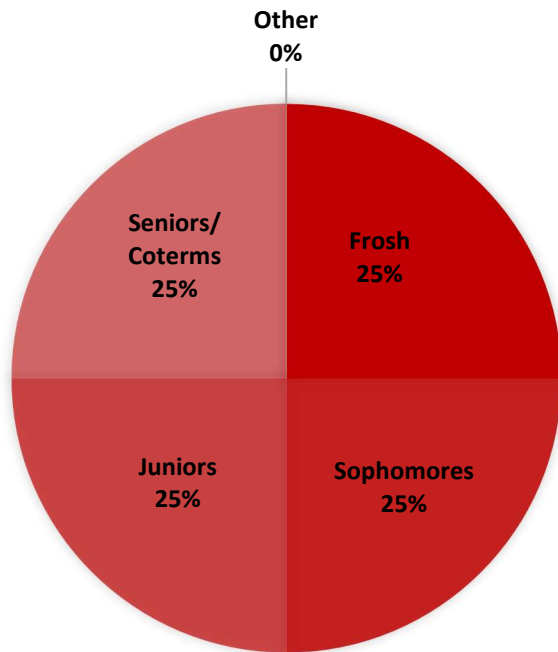

STANFORD ISRAEL ASSOCIATION

GRADE MAKEUP

Membership Size:
10-30 Members

*Club participation varies widely throughout the academic year. Thus, a rough estimate is more valuable than a definite number.

Involvement:
1-2 Hours per week on Average

Tips for Incoming members:

- “Get involved in leadership opportunities early to explore whether you want to do more for the club in the future and/or be on executive board.”

Other advice for getting involved at Stanford: