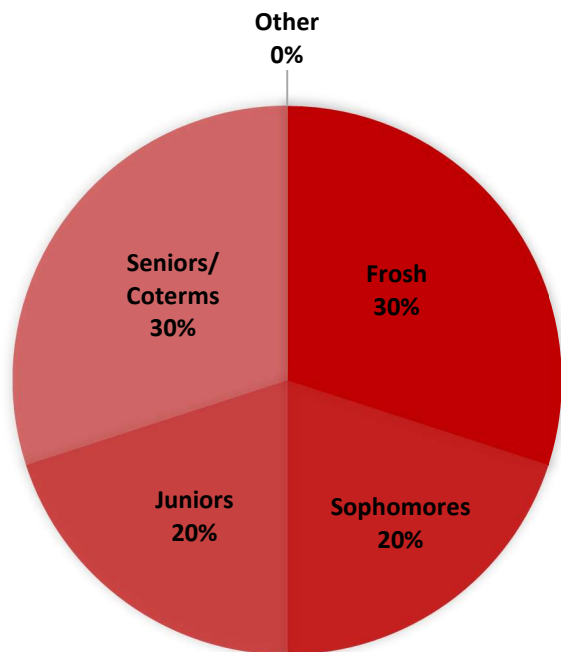

# STANFORD INTL SECURITY UNDERGRAD (SISUN)

## GRADE MAKEUP