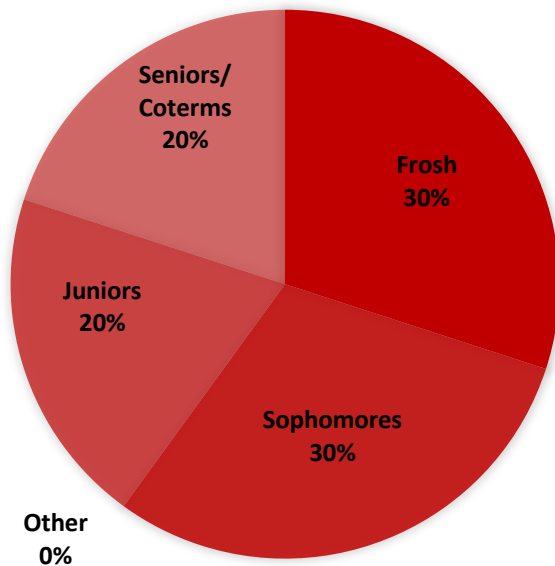

STANFORD IN GOVERNMENT (SIG)

GRADE MAKEUP

Membership Size:
100 – 200
Members

*Club participation varies widely throughout the academic year. Thus, a rough estimate is more valuable than a definite number.

Involvement:
2 – 5 Hours per week
on Average

Tips for Incoming members:

- “Definitely get involved! A great way to get immersed in the Stanford community.”
- “Participate in the mentorship program to get paired with an older “big sib” - these relationships can be really meaningful and helpful. Also, don't hesitate or second guess yourself when applying to be on board at the end of the year! Many very qualified candidates underestimate themselves, and it's important to us to have a board that represents all perspectives.”