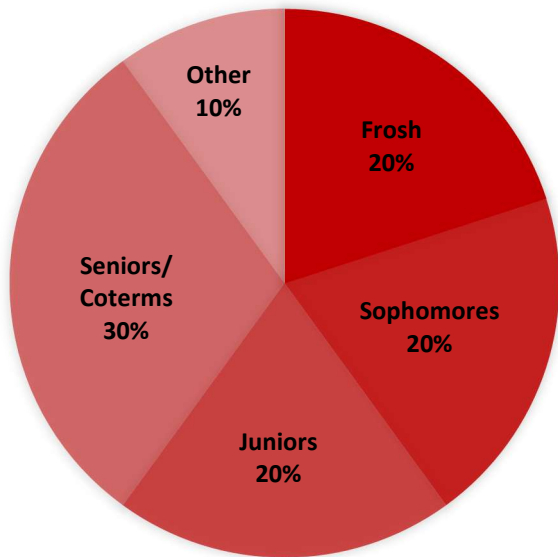

## GRADE MAKEUP

**Membership Size:**  
**30-50 Members**

\*Club participation varies widely throughout the academic year. Thus, a rough estimate is more valuable than a definite number.

**Involvement:**  
**1-2 Hours per week on Average**