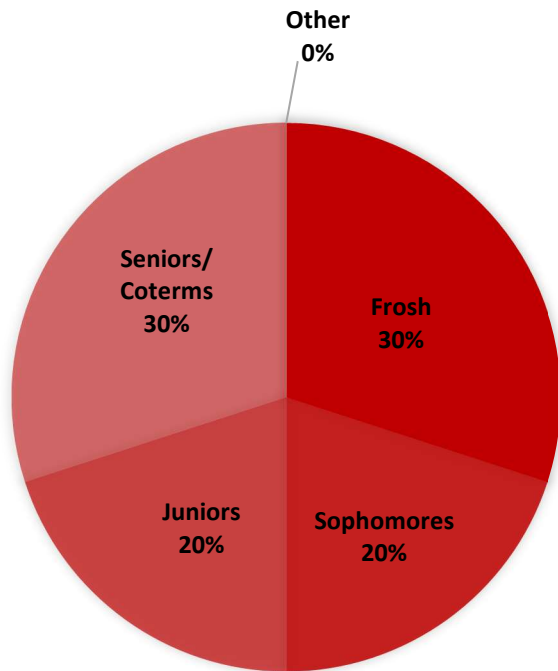

# STANFORD ESKRIMA

## GRADE MAKEUP

**Membership Size:**  
**<10 Members**

\*Club participation varies widely throughout the academic year. Thus, a rough estimate is more valuable than a definite number.

**Involvement:**  
**2-5 Hours per week on Average**