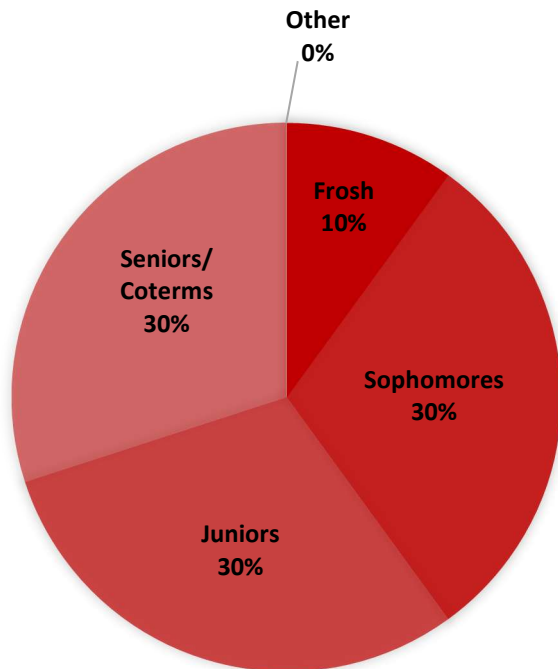

## GRADE MAKEUP

**Membership Size:**  
**30-50 Members**

\*Club participation varies widely throughout the academic year. Thus, a rough estimate is more valuable than a definite number.

**Involvement:**  
**10+ Hours per week on Average**