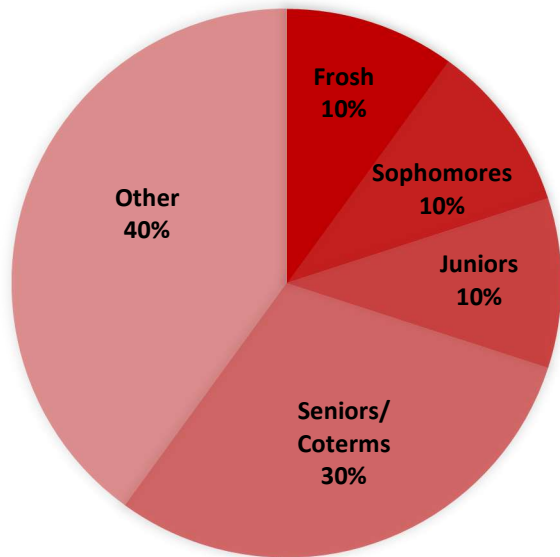

STANFORD ENERGY CLUB

GRADE MAKEUP

Membership Size:
100-200 Members

*Club participation varies widely throughout the academic year. Thus, a rough estimate is more valuable than a definite number.

Involvement:
2-5 Hours per week on Average

Tips for Incoming members:

- “Don't be afraid to join because of a lot of grad students--everyone is very welcoming and inclusive!”

Other advice for getting involved at Stanford:

- N/A