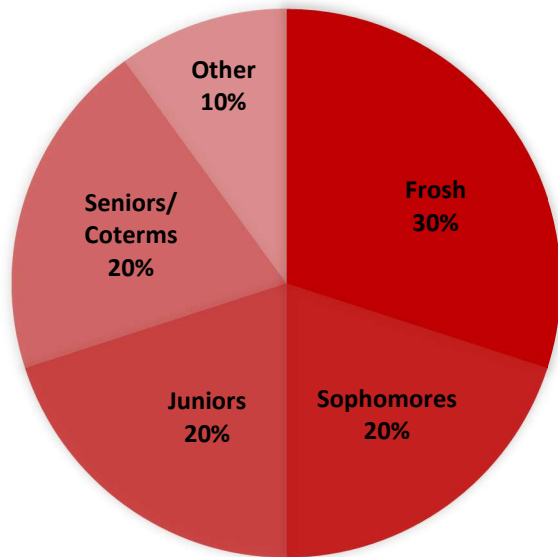

STANFORD CREATIVE WRITING SOCIETY

GRADE MAKEUP

Stan
Writ

Membership Size:
50-100 Members

*Club participation varies widely throughout the academic year. Thus, a rough estimate is more valuable than a definite number.