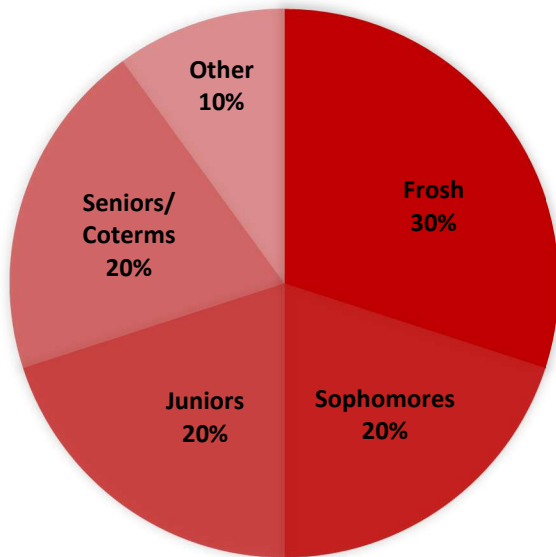

STANFORD CONCERT NETWORK

GRADE MAKEUP

Membership Size: 30-50 Members

*Club participation varies widely throughout the academic year. Thus, a rough estimate is more valuable than a definite number.

Involvement: 2-5 Hours per week on Average