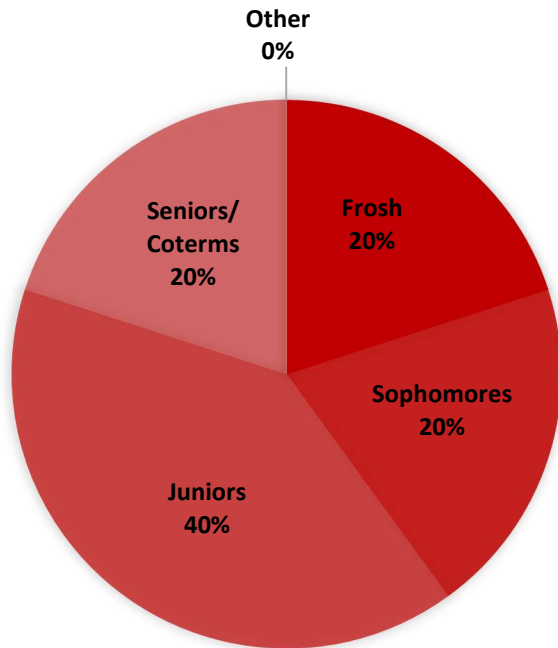

# STANFORD COLLABORATIVE ORCHESTRA

## GRADE MAKEUP

**Membership Size:**  
**10-30 Members**

\*Club participation varies widely throughout the academic year. Thus, a rough estimate is more valuable than a definite number.

**Involvement:**  
**2-5 Hours per week on Average**