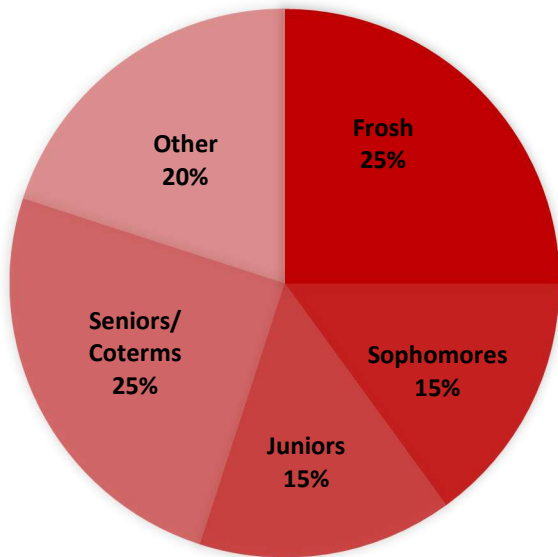

STANFORD CHAMBER CHORALE

GRADE MAKEUP

Membership Size: 10-30 Members

*Club participation varies widely throughout the academic year. Thus, a rough estimate is more valuable than a definite number.

Involvement: 5-10 Hours per week on Average

Tips for Incoming members:

- “Spend time looking over the material before rehearsals, and become comfortable with sight reading music!”

Other advice for getting involved at Stanford:

- N/A