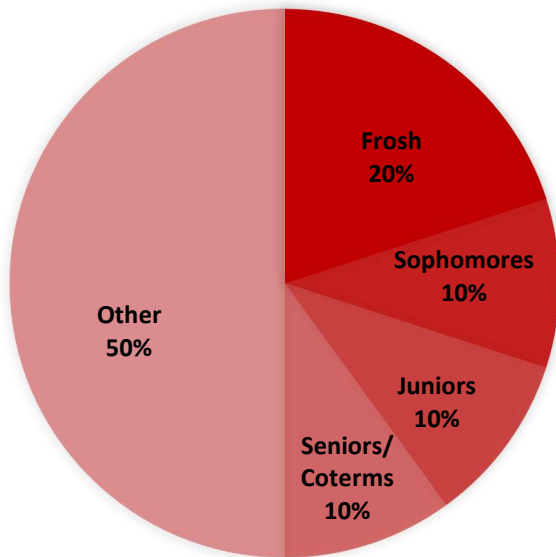

STANFORD CEILI

GRADE MAKEUP

Membership Size:
10-30 Members

*Club participation varies widely throughout the academic year. Thus, a rough estimate is more valuable than a definite number.

Involvement:
1-2 Hours per week on Average

Tips for Incoming members:

- “It's good to try things outside of your comfort zone! Many of our members have never danced before but end up loving it.”

Other advice for getting involved at Stanford:

- N/A