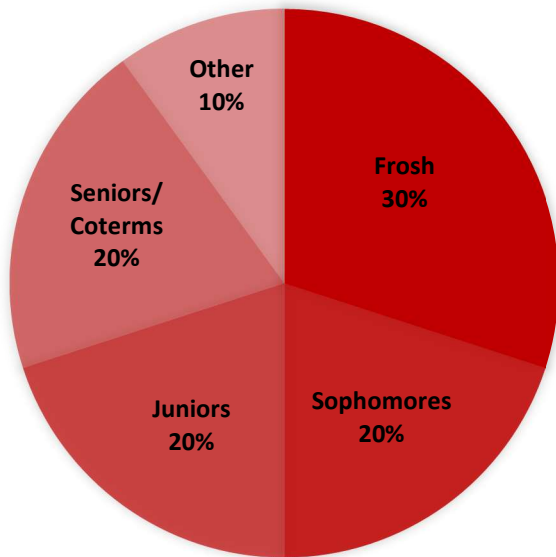

# STANFORD ARCHERY

## GRADE MAKEUP