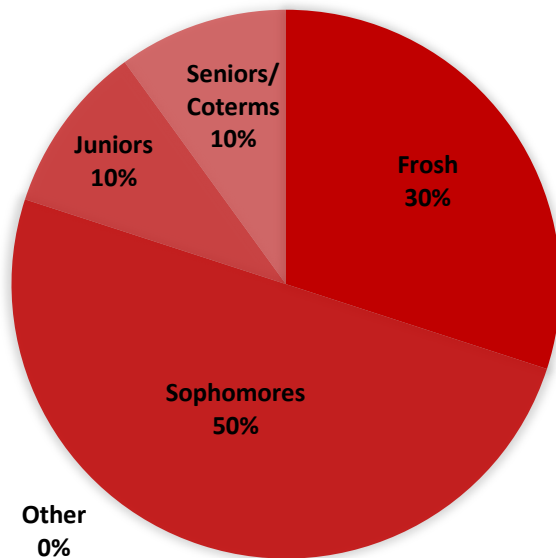

# STANFORD AMERICAN INDIAN ORGANIZATION (SAIO)

## GRADE MAKEUP

**Membership Size:**  
**10 – 30 Members**

\*Club participation varies widely throughout the academic year. Thus, a rough estimate is more valuable than a definite number.

**Involvement:**  
**2 – 5 Hours per week  
on Average**