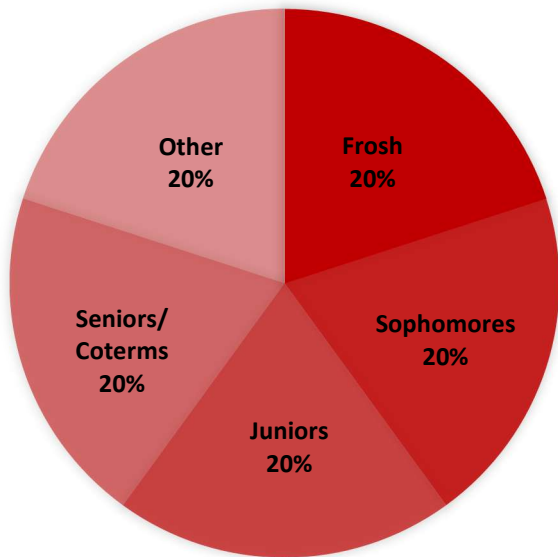

STANFORD AFRICAN STUDENTS ASSOCIATION

GRADE MAKEUP

Membership Size:
100-200 Members

*Club participation varies widely throughout the academic year. Thus, a rough estimate is more valuable than a definite number.