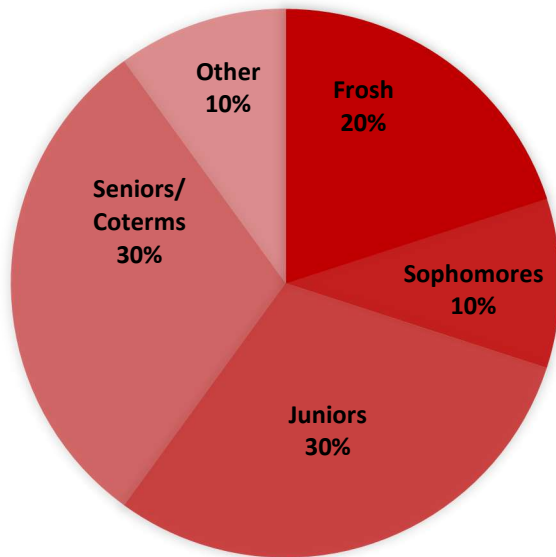

SPLASH: EDUCATIONAL STUDIES PROGRAM

GRADE MAKEUP

Membership Size: 10 – 30 Members

*Club participation varies widely throughout the academic year. Thus, a rough estimate is more valuable than a definite number.