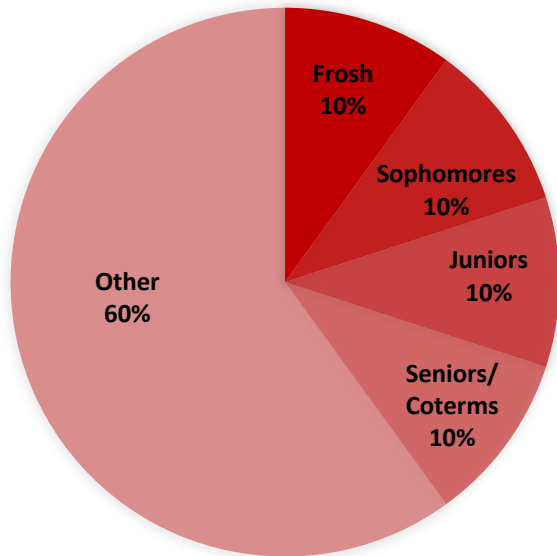

SINGAPOREANS AT STANFORD

GRADE MAKEUP

Membership Size:
50 – 100 Members

*Club participation varies widely throughout the academic year. Thus, a rough estimate is more valuable than a definite number.

Involvement:
Less than 1 Hour per week on Average