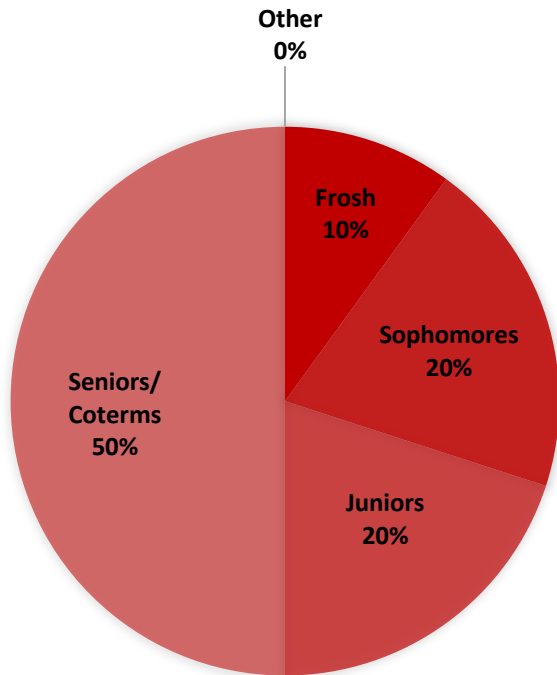

SEXUAL HEALTH PEER RESOURCE CENTER (SHPRC)

GRADE MAKEUP

Membership Size:
10 – 30 Members

*Club participation varies widely throughout the academic year. Thus, a rough estimate is more valuable than a definite number.

Involvement:
**1 – 2 Hours per week
on Average**

Tips for Incoming members:

- “Get started early so you can spend as much time as possible learning about the center and helping us grow! SHPRC can be as low commitment or high commitment as you like.”