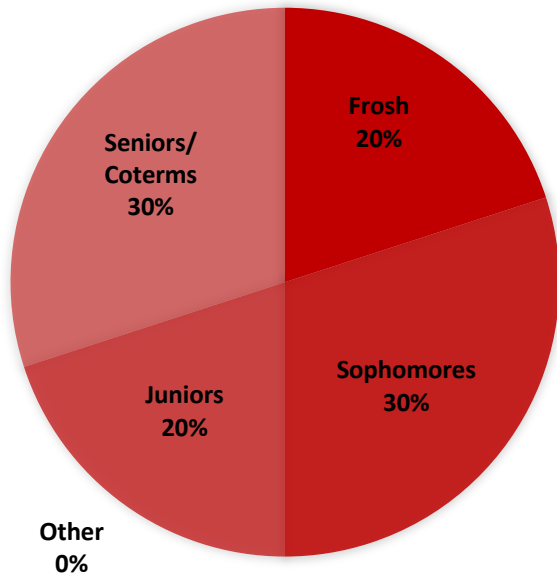

# ROBBER BARONS SKETCH COMEDY

## GRADE MAKEUP

**Membership Size:**  
**10 – 30 Members**

\*Club participation varies widely throughout the academic year. Thus, a rough estimate is more valuable than a definite number.

**Involvement:**  
**5 – 10 Hours per week  
on Average**