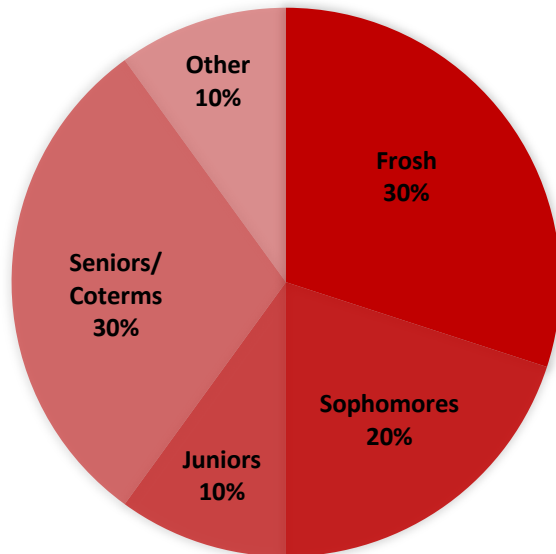

POWER2ACT (DISABILITY COMMUNITY ACTIVISM AND OUTREACH)

GRADE MAKEUP

Membership Size:
10 – 30 Members

*Club participation varies widely throughout the academic year. Thus, a rough estimate is more valuable than a definite number.

Involvement:
**1 – 2 Hours per week
on Average**

Tips for Incoming members:

- “There are lots of opportunities for leadership, and opportunities to implement plans that YOU have. You just have to search a little bit. Small student groups are great places to find these opportunities!”