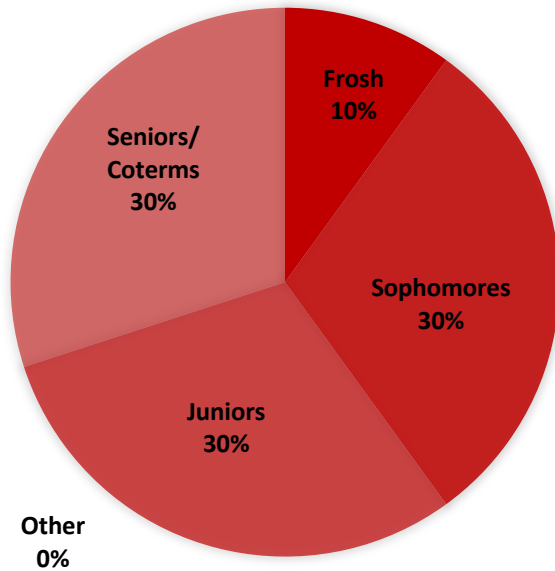

# PHYSICS UNDERGRADUATE WOMEN AND GENDER MINORITIES AT STANFORD (PUWMAS)

## GRADE MAKEUP

**Membership Size:**  
**100 – 200**  
**Members**

\*Club participation varies widely throughout the academic year. Thus, a rough estimate is more valuable than a definite number.

**Involvement:**  
**2 – 5 Hours per week**  
**on Average**