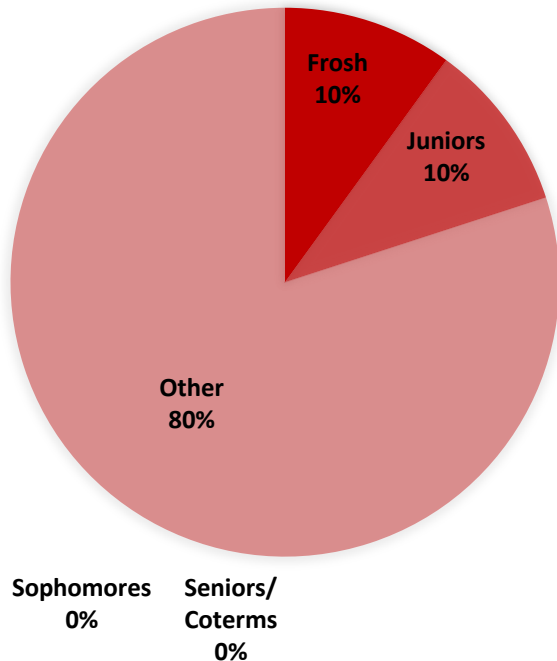

# ORTHODOX CHRISTIAN FELLOWSHIP (OCF)

ORTHODOX CHRISTIAN  
FELLOWSHIP *at Stanford*

## GRADE MAKEUP

**Membership Size:**  
**10 – 30 Members**

\*Club participation varies widely throughout the academic year. Thus, a rough estimate is more valuable than a definite number.

**Involvement:**  
**Less than 1 Hour per week on Average**