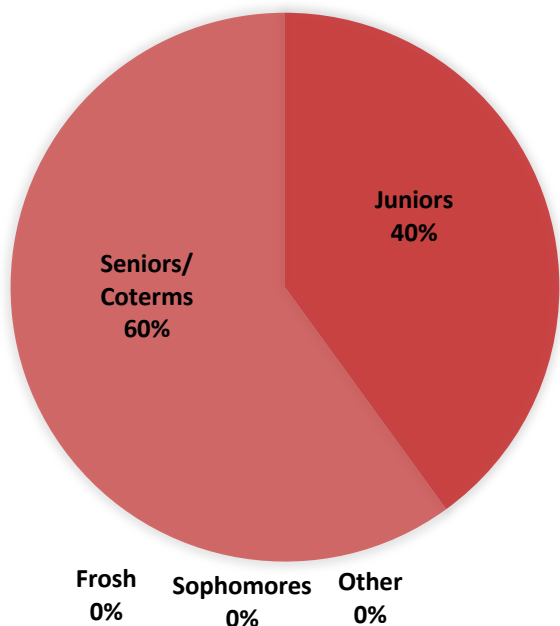

## GRADE MAKEUP

**Membership Size:**  
**10 – 30 Members**

\*Club participation varies widely throughout the academic year. Thus, a rough estimate is more valuable than a definite number.

**Involvement:**  
**1 – 2 Hours per week  
on Average**