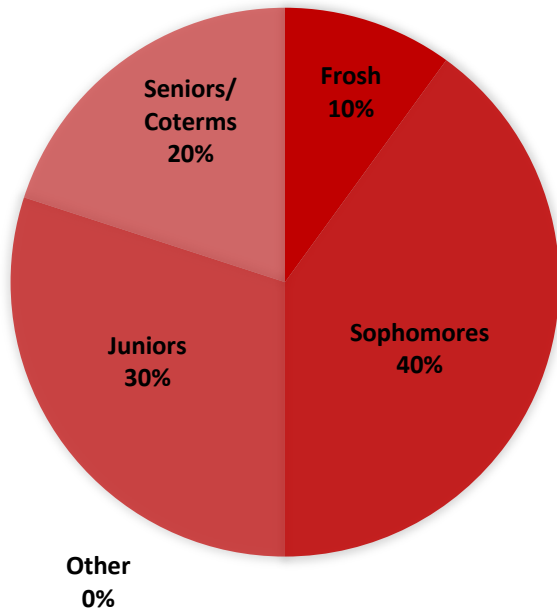

O-TONE EAST ASIAN ACAPELLA

GRADE MAKEUP

Membership Size:
10 – 30 Members

*Club participation varies widely throughout the academic year. Thus, a rough estimate is more valuable than a definite number.

Involvement:
5-10 Hours per week on Average