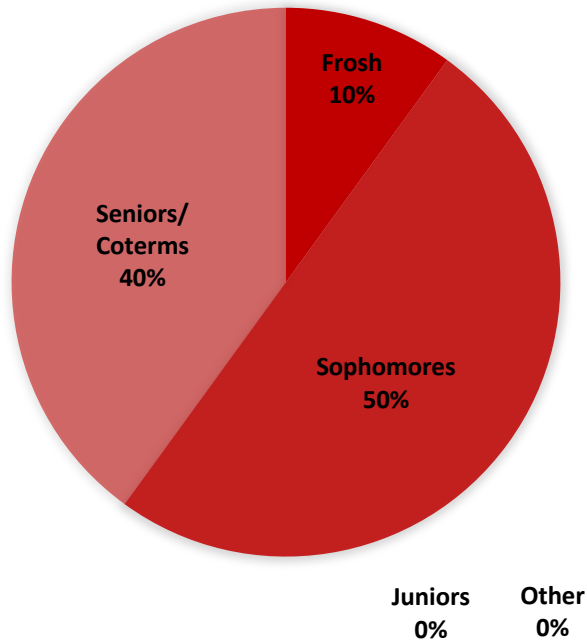

## GRADE MAKEUP

**Membership Size:**  
**10 – 30 Members**

\*Club participation varies widely throughout the academic year. Thus, a rough estimate is more valuable than a definite number.

**Involvement:**  
**1 – 2 Hours per week  
on Average**