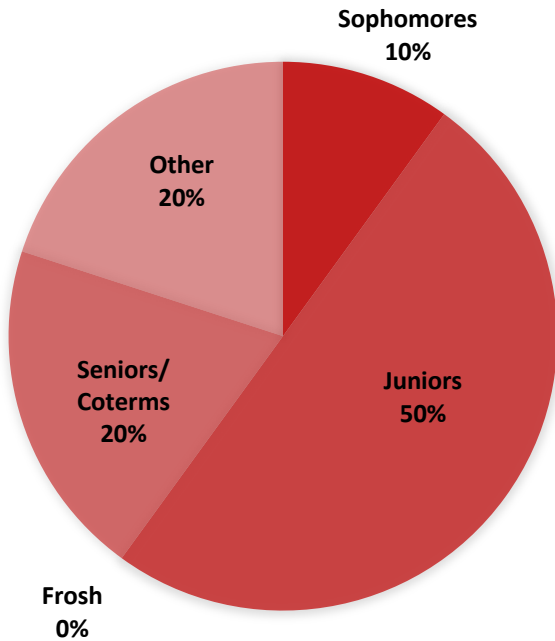

LATINOS IN THEATER

Small Logo can go here

GRADE MAKEUP

Membership Size:
Less than 10
Members

*Club participation varies widely throughout the academic year. Thus, a rough estimate is more valuable than a definite number.

Involvement:
5-10 Hours per week on
Average